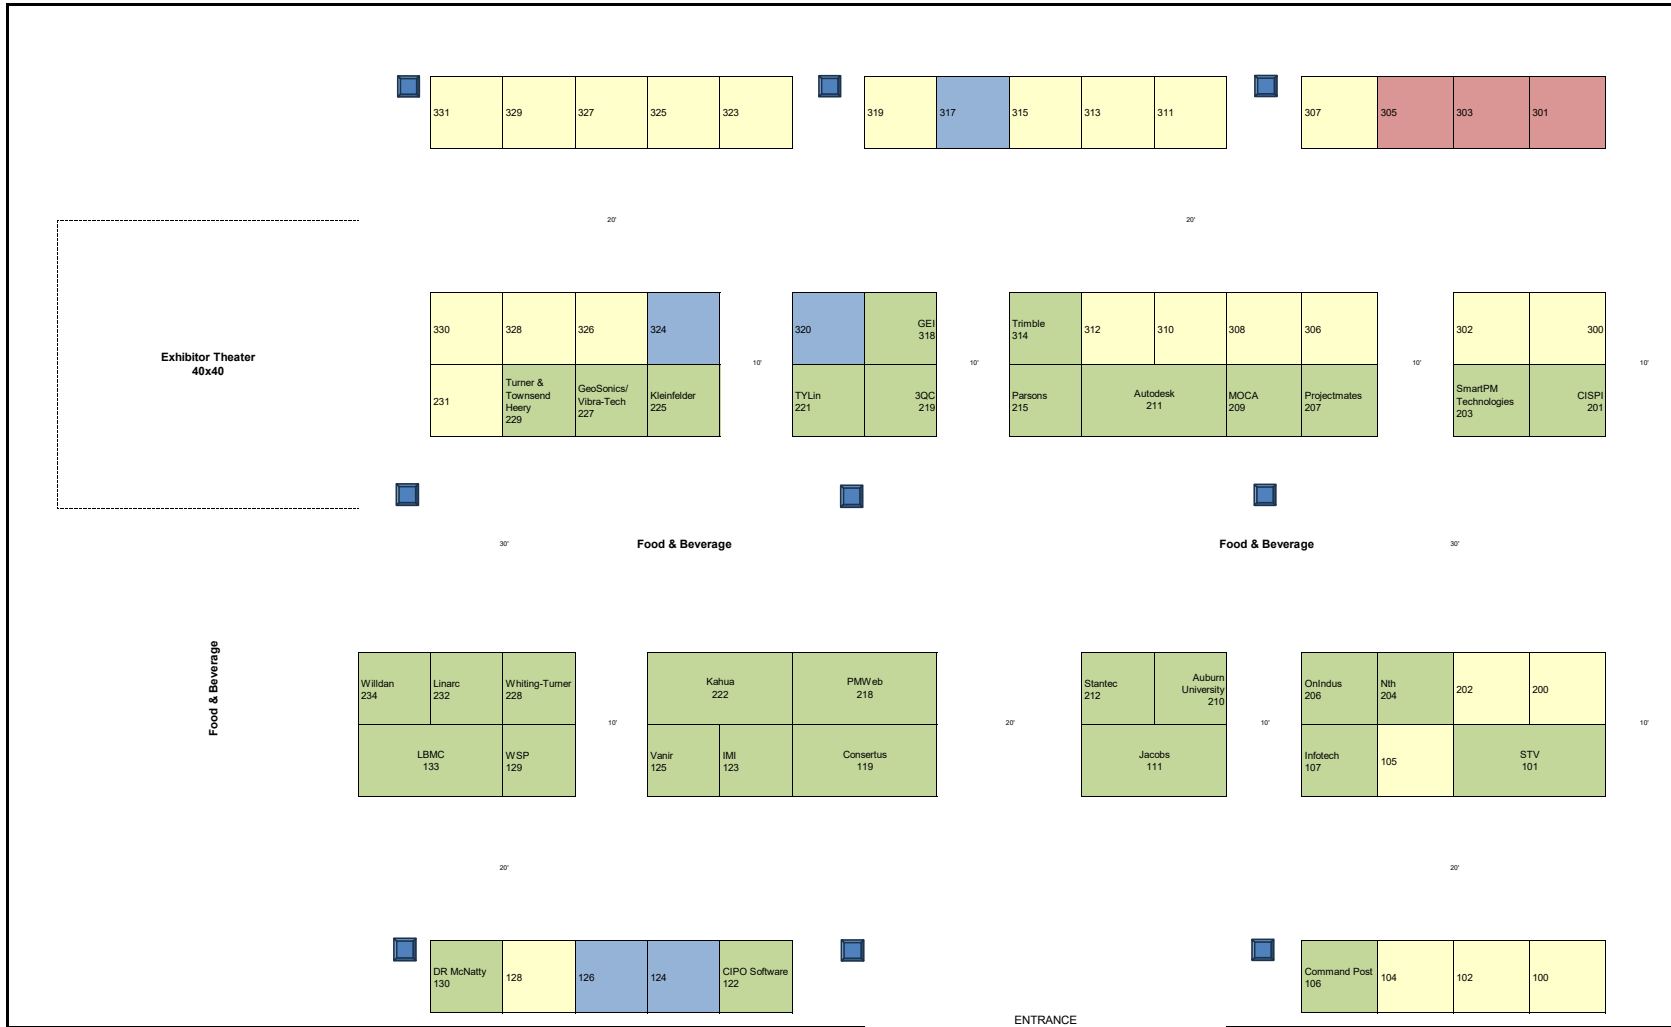

$2900*	Available Standard Booth Space
	Sold

$3500*	Available Premium Booth Space
	On Hold

Total booths: 75 (32 premium)

ENTRANCE