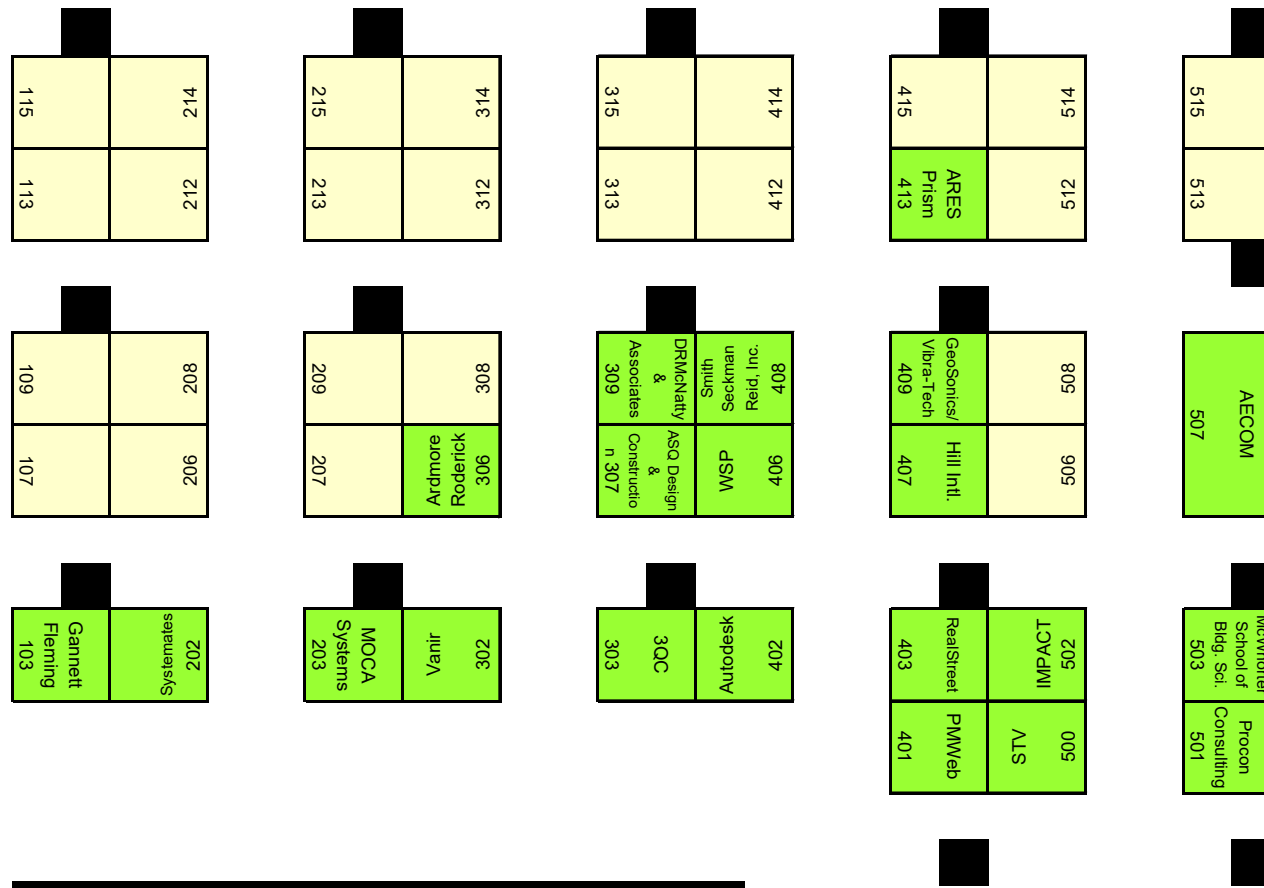

CMAA2021
 Philadelphia Marriott Downtown
 Philadelphia, Pa.
 September 12 - 14, 2021

Available Standard Booth	\$2500 - CMAA Members \$3000 - Non-Members
--------------------------	---

Confirmed Sold

On Hold

Food & Beverage

Demo Theater

EXIT

ENTRANCE

Note: This drawing not to scale. It is a general representation of the floorplan. Please refer to the scale floorplan drawing for an accurate layout. Rates above are for CMAA Members, non-members add a \$500 surcharge. All booths come standard with a 1 exhibitor registrations, a 6' draped table, 1 basic chair, a wastebasket and a hanging ID sign.